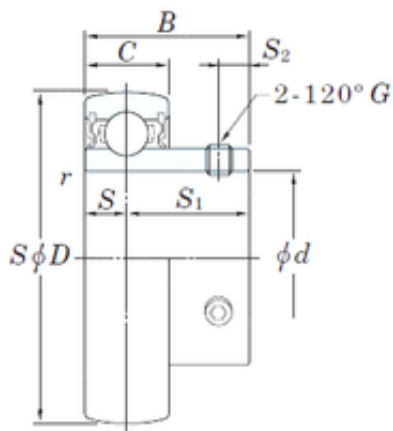

# High Temperature BEARINGS CO., LTD

SKF Koyo NTN Snr NSK Sb Series Bearing  
 Sb201 Sb202 Sb203 Sb204 Sb205 Sb206 Sb207  
 Sb208 Sb209 Sb210 Spherical Insert Ball Bearing

Bearing No. Sb201

Size	12x40x22 mm
Bore Diameter	12 mm
Outer Diameter	40 mm
Width	22 mm
d	12 mm
D	40 mm
B	22 mm
C	12 mm
S1	16 mm
r min.	0,6 mm
S	6 mm
S2	4 mm
Thread (G)	M5 × 0,5
Weight	0,1 Kg
Basic dynamic load rating (C)	9,55 kN
Basic static load rating (C0)	4,8 kN

Sb201 Bearing 2D drawings and 3D CAD models