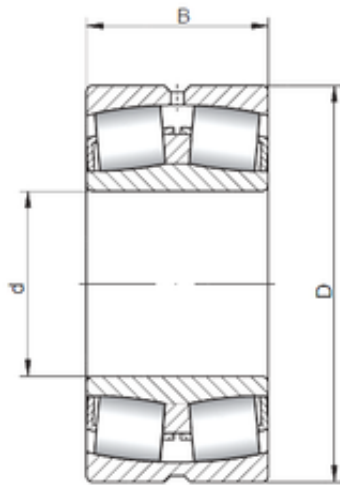

## High Temperature BEARINGS CO., LTD

90 mm x 160 mm x 52.4 mm Loyal 23218 CW33 spherical roller bearings

Bearing No. 23218 CW33

Size	90x160x52.4 mm
Bore Diameter	90 mm
Outer Diameter	160 mm
Width	52.4 mm
d	90 mm
D	160 mm
B	52.4 mm
C	52.4 mm
Weight	4,6 Kg
Basic dynamic load rating (C)	311 kN
Basic static load rating (C0)	440 kN
(Grease) Lubrication Speed	1900 r/min

23218 CW33 Bearing 2D drawings and 3D CAD models