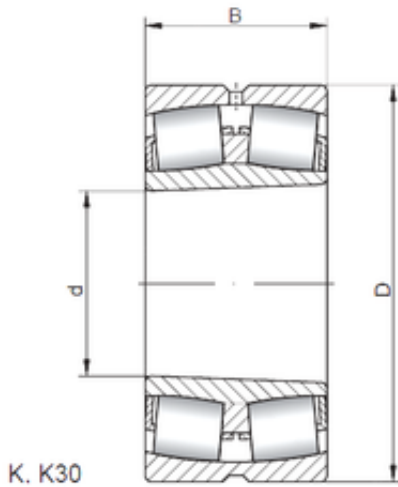

# High Temperature BEARINGS CO., LTD

80 mm x 140 mm x 33 mm Loyal 22216 KCW33 spherical roller bearings

Bearing No. 22216 KCW33

22216 KCW33 Bearing 2D drawings and 3D CAD models

Size	80x140x33 mm
Bore Diameter	80 mm
Outer Diameter	140 mm
Width	33 mm
d	80 mm
D	140 mm
B	33 mm
C	33 mm
Weight	1,97 Kg
Basic dynamic load rating (C)	176 kN
Basic static load rating (C0)	228 kN
(Grease) Lubrication Speed	3200 r/min