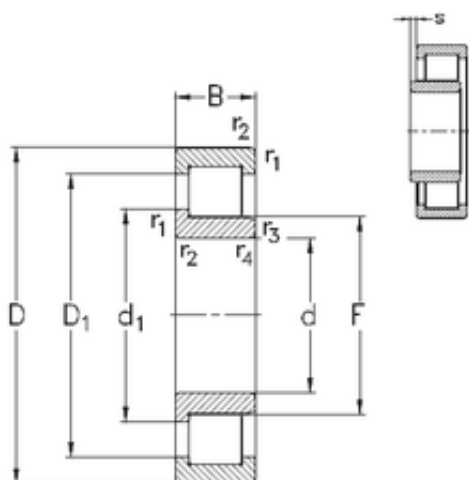

High Temperature BEARINGS CO., LTD

80 mm x 140 mm x 33 mm NKE NJ2216-E-MPA cylindrical roller bearings

Bearing No. NJ2216-E-MPA

Size	80x140x33 mm
Bore Diameter	80 mm
Outer Diameter	140 mm
Width	33 mm
d	80 mm
F	95,3 mm
D	140 mm
B	33 mm
C	33 mm
r1 min.	2 mm
r2 min.	2 mm
r3 min.	2 mm
r4 min.	2 mm
S	1,3 mm
Weight	2,1 Kg
Basic dynamic load rating (C)	209 kN
Basic static load rating (C0)	246 kN

NJ2216-E-MPA Bearing 2D drawings and 3D CAD models