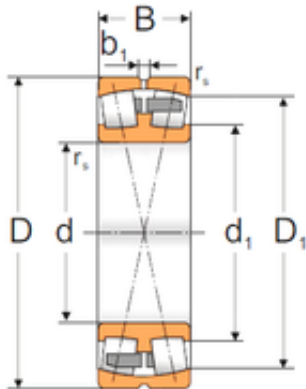

High Temperature BEARINGS CO., LTD

80 mm x 140 mm x 33 mm Loyal 22216 MBW33 spherical roller bearings

Bearing No. 22216 MBW33

22216 MBW33 Bearing 2D drawings and 3D CAD models

Size	80x140x33 mm
Bore Diameter	80 mm
Outer Diameter	140 mm
Width	33 mm
d	80 mm
D	140 mm
B	33 mm
C	33 mm
b1	6,3 mm
d1	99 mm
r5 min.	2 mm
D1	120,8 mm
Weight	2,17 Kg
Basic dynamic load rating (C)	191 kN
Basic static load rating (C0)	293 kN
(Grease) Lubrication Speed	3200 r/min
(Oil) Lubrication Speed	4000 r/min
Calculation factor (e)	0,25
Calculation factor (Y0)	2,62
Calculation factor (Y1)	2,68