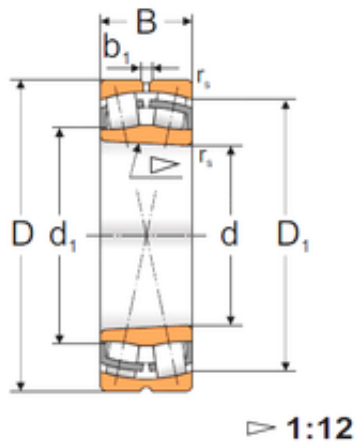

High Temperature BEARINGS CO., LTD

80 mm x 140 mm x 33 mm Loyal 22216 KW33 spherical roller bearings

Bearing No. 22216 KW33

Size	80x140x33 mm
Bore Diameter	80 mm
Outer Diameter	140 mm
Width	33 mm
d	80 mm
D	140 mm
B	33 mm
C	33 mm
b1	6,3 mm
d1	94,1 mm
r5 min.	2 mm
D1	122,3 mm
Weight	2,06 Kg
Basic dynamic load rating (C)	187 kN
Basic static load rating (C0)	225 kN
(Grease) Lubrication Speed	3200 r/min
(Oil) Lubrication Speed	4000 r/min
Calculation factor (e)	0,23
Calculation factor (Y0)	2,84
Calculation factor (Y1)	2,91

22216 KW33 Bearing 2D drawings and 3D CAD models