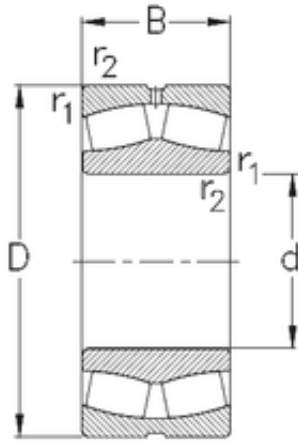

High Temperature BEARINGS CO., LTD

45 mm x 85 mm x 23 mm NKE 22209-E-W33
spherical roller bearings

Bearing No. 22209-E-W33

Size	45x85x23 mm
Bore Diameter	45 mm
Outer Diameter	85 mm
Width	23 mm
d	45 mm
D	85 mm
B	23 mm
C	23 mm
r1 min.	1,1 mm
r2 min.	1,1 mm
Weight	0,55 Kg
Basic dynamic load rating (C)	97 kN
Basic static load rating (C0)	113 kN
Limiting speed	10000 r/min
Calculation factor (e)	0,26
Calculation factor (Y0)	2,6
Calculation factor (Y1)	2,6

22209-E-W33 Bearing 2D drawings and 3D CAD models