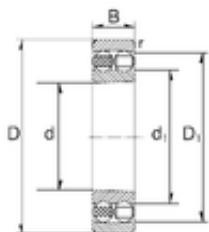

High Temperature BEARINGS CO., LTD

45 mm x 85 mm x 23 mm ZEN 2209 self aligning ball bearings

Bearing No. 2209

Size	45x85x23 mm
Bore Diameter	45 mm
Outer Diameter	85 mm
Width	23 mm
d	45 mm
D	85 mm
B	23 mm
C	23 mm
Weight	0,545 Kg
Basic dynamic load rating (C)	18,4 kN
Basic static load rating (C0)	10,9 kN
(Grease) Lubrication Speed	7100 r/min

2209 Bearing 2D drawings and 3D CAD models