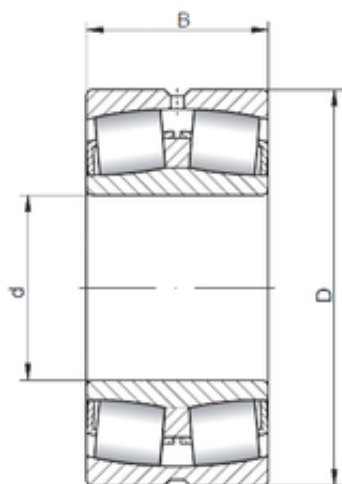

High Temperature BEARINGS CO., LTD

45 mm x 85 mm x 23 mm ISO 22209W33
spherical roller bearings

Bearing No. 22209W33

Size	45x85x23 mm
Bore Diameter	45 mm
Outer Diameter	85 mm
Width	23 mm
d	45 mm
D	85 mm
B	23 mm
C	23 mm

22209W33 Bearing 2D drawings and 3D CAD models