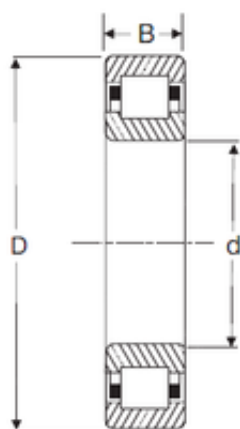

High Temperature BEARINGS CO., LTD

45 mm x 85 mm x 23 mm SIGMA NUP 2209
cylindrical roller bearings

Bearing No. NUP 2209

Size	45x85x23 mm
Bore Diameter	45 mm
Outer Diameter	85 mm
Width	23 mm
d	45 mm
D	85 mm
B	23 mm
C	23 mm

NUP 2209 Bearing 2D drawings and 3D CAD models