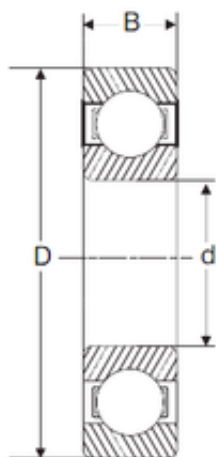

## High Temperature BEARINGS CO., LTD

45 mm x 85 mm x 23 mm SIGMA 62209-2RS  
deep groove ball bearings

Bearing No. 62209-2RS

Size	45x85x23 mm
Bore Diameter	45 mm
Outer Diameter	85 mm
Width	23 mm
d	45 mm
D	85 mm
B	23 mm
C	23 mm

62209-2RS Bearing 2D drawings and 3D CAD models