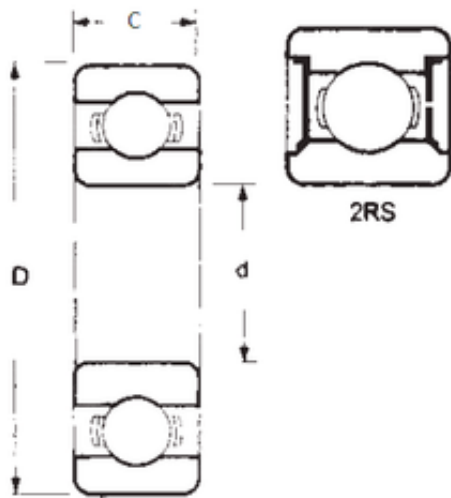

# High Temperature BEARINGS CO., LTD

45 mm x 85 mm x 23 mm FBJ 62209-2RS deep groove ball bearings

Bearing No. 62209-2RS

Size	45x85x23 mm
Bore Diameter	45 mm
Outer Diameter	85 mm
Width	23 mm
d	45 mm
D	85 mm
B	23 mm
C	23 mm
Weight	0,485 Kg
Basic dynamic load rating (C)	22,5 kN
Basic static load rating (C0)	15,6 kN

62209-2RS Bearing 2D drawings and 3D CAD models