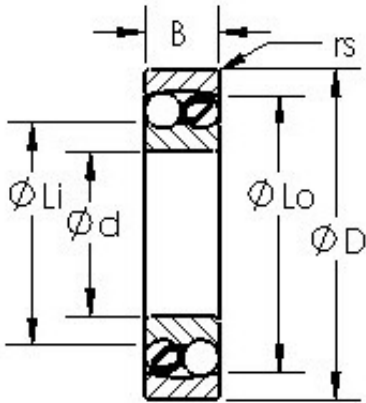

## AST 2209 self aligning ball bearings

Bearing No. 2209

Size	45x85x23 mm
Bore Diameter	45 mm
Outer Diameter	85 mm
Width	23 mm
Bearing Type - double row self-aligning	double row selfaligning
Bore Dia (d)	45.0000
Outer Dia (D)	85.0000
Width (B)	23.0000
Radius (min) (rs)	1.100
Dynamic Load Rating (Cr)	23,300
Static Load Rating (Cor)	8,150
Max Speed (Grease) (X1000 RPM)	7,100
Max Speed (Oil) (X1000 RPM)	8,500
Max. Shaft Shoulder Dia. Inner (Li)	51.5
Min. Housing Shoulder Dia., Outer (Lo)	78.5
Weight (g)	522.00
Precision	A1
Standard Clearance	C0
Material	52100 Chrome steel (or equivalent)

2209 Bearing 2D drawings and 3D CAD models