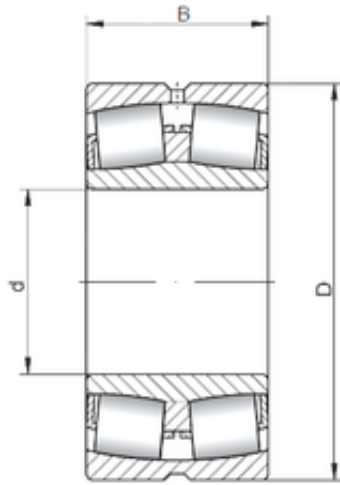

High Temperature BEARINGS CO., LTD

45 mm x 85 mm x 23 mm Loyal 22209 CW33
spherical roller bearings

Bearing No. 22209 CW33

Size	45x85x23 mm
Bore Diameter	45 mm
Outer Diameter	85 mm
Width	23 mm
d	45 mm
D	85 mm
B	23 mm
C	23 mm
Weight	0,56 Kg
Basic dynamic load rating (C)	77,1 kN
Basic static load rating (C0)	88 kN
(Grease) Lubrication Speed	5300 r/min

22209 CW33 Bearing 2D drawings and 3D CAD models