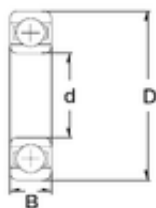

High Temperature BEARINGS CO., LTD

45 mm x 85 mm x 23 mm ZEN 62209-2RS deep groove ball bearings

Bearing No. 62209-2RS

Size	45x85x23 mm
Bore Diameter	45 mm
Outer Diameter	85 mm
Width	23 mm
d	45 mm
D	85 mm
B	23 mm
C	23 mm
Weight	0,48 Kg
Basic dynamic load rating (C)	33,2 kN
Basic static load rating (C0)	21,6 kN

62209-2RS Bearing 2D drawings and 3D CAD models