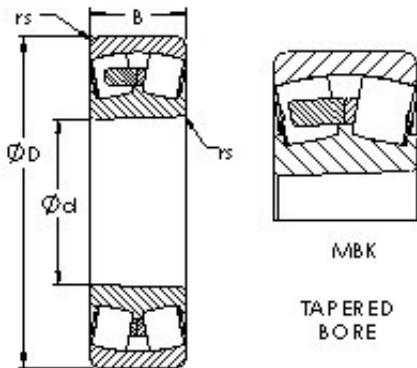

## AST 22209MBK spherical roller bearings

Bearing No. 22209MBK

Size	45x85x23 mm
Bore Diameter	45 mm
Outer Diameter	85 mm
Width	23 mm
Bearing Type	tapered bore
Bore Dia (d)	45.0000
Outer Dia (D)	85.0000
Width (B)	23.0000
Radius (min) (rs)	1.100
Dynamic Load Rating (Cr)	77,000
Static Load Rating (Cor)	87,500
Max Speed (Grease) (X1000 RPM)	4
Max Speed (Oil) (X1000 RPM)	6
Weight (g)	720.00
Material	52100 Chrome steel, or equivalent