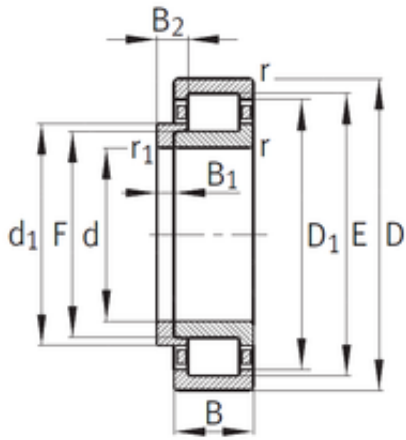

High Temperature BEARINGS CO., LTD

45 mm x 85 mm x 23 mm CYSD
NJ2209+HJ2209 cylindrical roller bearings

Bearing No. NJ2209+HJ2209

Size	45x85x23 mm
Bore Diameter	45 mm
Outer Diameter	85 mm
Width	23 mm
d	45 mm
D	85 mm
B	23 mm
C	23 mm
Weight	0,59 Kg
Basic dynamic load rating (C)	62 kN
Basic static load rating (C0)	54,8 kN
(Grease) Lubrication Speed	6300 r/min

NJ2209+HJ2209 Bearing 2D drawings and 3D CAD models