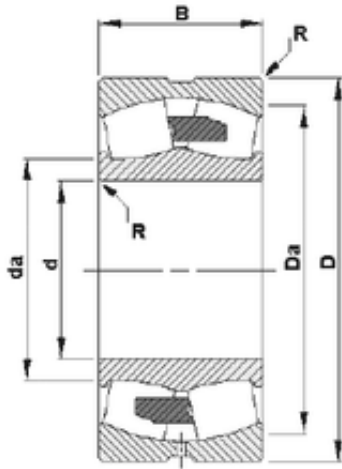

High Temperature BEARINGS CO., LTD

45 mm x 85 mm x 23 mm Timken 22209YM spherical roller bearings

Bearing No. 22209YM

Size	45x85x23 mm
Bore Diameter	45 mm
Outer Diameter	85 mm
Width	23 mm
d	45 mm
D	85 mm
B	23 mm
C	23 mm
R	1 mm
Da	77 mm
da	55 mm

22209YM Bearing 2D drawings and 3D CAD models