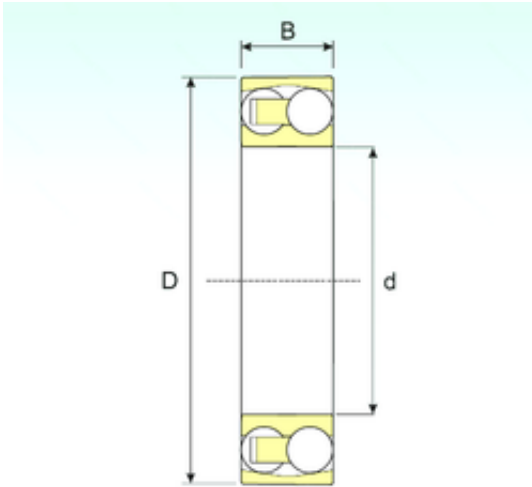

## High Temperature BEARINGS CO., LTD

45 mm x 85 mm x 23 mm ISB 2209 TN9 self aligning ball bearings

Bearing No. 2209 TN9

Size	45x85x23 mm
Bore Diameter	45 mm
Outer Diameter	85 mm
Width	23 mm
d	45 mm
D	85 mm
B	23 mm
C	23 mm
Weight	0,55 Kg
Basic dynamic load rating (C)	31,85 kN
Basic static load rating (C0)	10,39 kN
(Grease) Lubrication Speed	7650 r/min

2209 TN9 Bearing 2D drawings and 3D CAD models