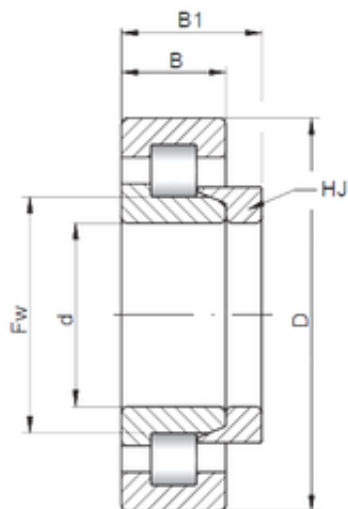

# High Temperature BEARINGS CO., LTD

45 mm x 85 mm x 23 mm ISO NH2209  
cylindrical roller bearings

Bearing No. NH2209

Size	45x85x23 mm
Bore Diameter	45 mm
Outer Diameter	85 mm
Width	23 mm
d	45 mm
D	85 mm
B	23 mm
C	23 mm
B1	5 mm
B2	9 mm

NH2209 Bearing 2D drawings and 3D CAD models