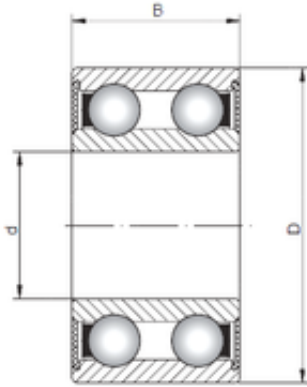

High Temperature BEARINGS CO., LTD

45 mm x 85 mm x 23 mm ISO 4209-2RS deep groove ball bearings

Bearing No. 4209-2RS

Size	45x85x23 mm
Bore Diameter	45 mm
Outer Diameter	85 mm
Width	23 mm
d	45 mm
D	85 mm
B	23 mm
C	23 mm

4209-2RS Bearing 2D drawings and 3D CAD models