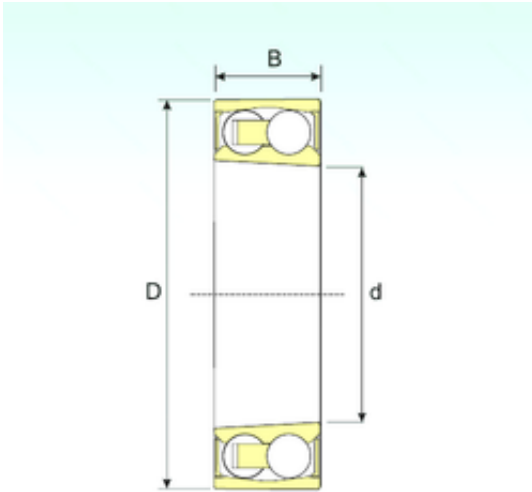

## High Temperature BEARINGS CO., LTD

45 mm x 85 mm x 23 mm ISB 2209-2RSKTN9  
self aligning ball bearings

Bearing No. 2209-2RSKTN9

Size	45x85x23 mm
Bore Diameter	45 mm
Outer Diameter	85 mm
Width	23 mm
d	45 mm
D	85 mm
B	23 mm
C	23 mm
Weight	0,53 Kg
Basic dynamic load rating (C)	22,44 kN
Basic static load rating (C0)	7,64 kN

2209-2RSKTN9 Bearing 2D drawings and 3D CAD models