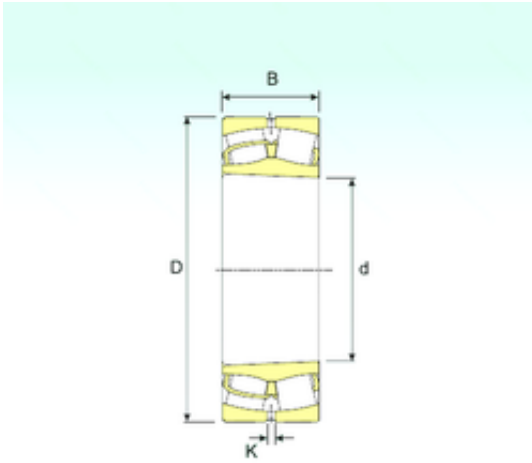

## High Temperature BEARINGS CO., LTD

22209 K Bearing 2D drawings and 3D CAD models

45 mm x 85 mm x 23 mm ISB 22209 K spherical roller bearings

Bearing No. 22209 K

Size	45x85x23 mm
Bore Diameter	45 mm
Outer Diameter	85 mm
Width	23 mm
d	45 mm
D	85 mm
B	23 mm
C	23 mm
K	3 mm
Weight	0,58 Kg
Basic dynamic load rating (C)	100 kN
Basic static load rating (C0)	96 kN
(Grease) Lubrication Speed	7650 r/min