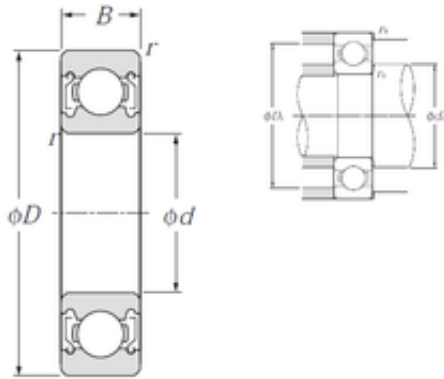

High Temperature BEARINGS CO., LTD

30 mm x 62 mm x 16 mm NTN 6206ZZ deep groove ball bearings

6206ZZ Bearing 2D drawings and 3D CAD models

Bearing No. 6206ZZ

Size	30x62x16 mm
Bore Diameter	30 mm
Outer Diameter	62 mm
Width	16 mm
d	30 mm
D	62 mm
B	16 mm
C	16 mm
rn	0,5 mm
r min.	1 mm
da min.	35 mm
da max	39 mm
Da max.	57 mm
ra max.	1 mm
Weight	0,199 Kg
Basic dynamic load rating (C)	19,5 kN
Basic static load rating (C0)	11,3 kN
(Grease) Lubrication Speed	11 000 r/min
Category	Ball Bearings
Inventory	191.0
Manufacturer Name	NTN
Minimum Buy Quantity	N/A
Weight / Kilogram	0.204
EAN	4547359004649
Product Group	B00308

High Temperature BEARINGS CO., LTD

Enclosure	2 Metal Shields
Precision Class	ABEC 1 ISO P0
Maximum Capacity / Filling Slot	No
Rolling Element	Ball Bearing
Snap Ring	No
Internal Special Features	No
Cage Material	Steel
Internal Clearance	C0-Medium
Inch - Metric	Metric
Long Description	30MM Bore; 62MM Outside Diameter; 16MM Outer Race Width; 2 Metal Shields; Ball Bearing; ABEC 1 ISO P0; No Filling Slot; No Snap Ring; No Internal Special Features; C0-Medium Internal Clearance; Stee
Other Features	Deep Groove Shell Alvania Prelubricated
Category	Single Row Ball Bearing
UNSPSC	31171504
Harmonized Tariff Code	8482.10.50.68
Noun	Bearing
Keyword String	Ball
Manufacturer URL	http://www.ntnamerica.com
Weight / LBS	0.439
Outside Diameter	2.441 Inch 62 Millimeter
Outer Race Width	0.63 Inch 16 Millimeter
Bore	1.181 Inch 30 Millimeter
Inner Race Width	0 Inch 0 Millimeter
bore diameter:	30 mm
precision rating:	ISO Class 0
outside diameter:	62 mm