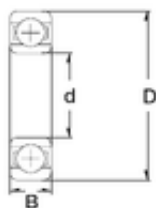

High Temperature BEARINGS CO., LTD

30 mm x 62 mm x 16 mm ZEN 6206 deep groove ball bearings

Bearing No. 6206

Size	30x62x16 mm
Bore Diameter	30 mm
Outer Diameter	62 mm
Width	16 mm
d	30 mm
D	62 mm
B	16 mm
C	16 mm
Weight	0,199 Kg
Basic dynamic load rating (C)	19,5 kN
Basic static load rating (C0)	11,3 kN

6206 Bearing 2D drawings and 3D CAD models