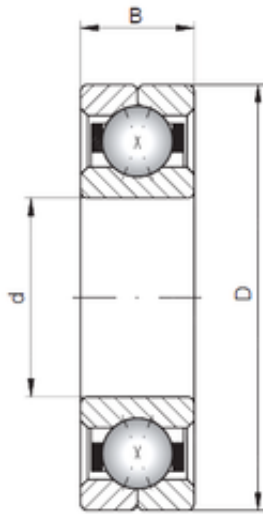

High Temperature BEARINGS CO., LTD

Loyal Q1006 angular contact ball bearings

Bearing No. Q1006

Size	30x55x13 mm
Bore Diameter	30 mm
Outer Diameter	55 mm
Width	13 mm
d	30 mm
D	55 mm
B1	13 mm
C	13 mm
Weight	0,13 Kg
Basic dynamic load rating (C)	32 kN
Basic static load rating (C0)	30 kN
(Grease) Lubrication Speed	7546 r/min

Q1006 Bearing 2D drawings and 3D CAD models