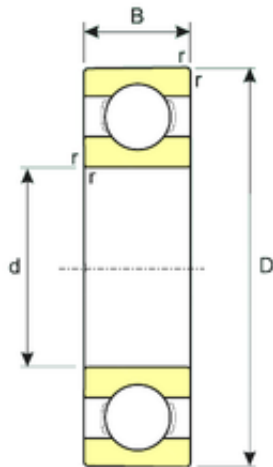

High Temperature BEARINGS CO., LTD

25 mm x 62 mm x 17 mm ISB 6305 deep groove ball bearings

Bearing No. 6305

Size	25x62x17 mm
Bore Diameter	25 mm
Outer Diameter	62 mm
Width	17 mm
d	25 mm
D	62 mm
B	17 mm
C	17 mm
Weight	0,23 Kg
Basic dynamic load rating (C)	22,9 kN
Basic static load rating (C0)	11,4 kN
(Grease) Lubrication Speed	12240 r/min

6305 Bearing 2D drawings and 3D CAD models