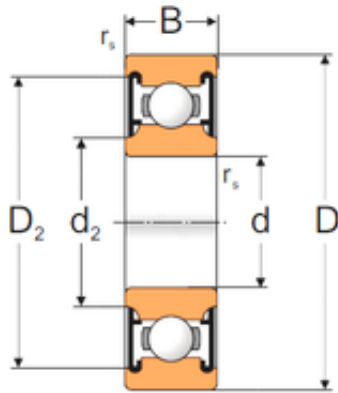

High Temperature BEARINGS CO., LTD

25 mm x 52 mm x 15 mm Loyal 6205-2RS1 deep groove ball bearings

Bearing No. 6205-2RS1

Size	25x52x15 mm
Bore Diameter	25 mm
Outer Diameter	52 mm
Width	15 mm
d	25 mm
D	52 mm
B	15 mm
C	15 mm
d2	30,1 mm
r5 min.	1 mm
D2	46,5 mm
Weight	0,124 Kg
Basic dynamic load rating (C)	14 kN
Basic static load rating (C0)	7 kN

6205-2RS1 Bearing 2D drawings and 3D CAD models