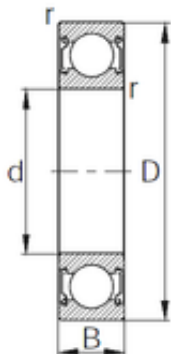

# High Temperature BEARINGS CO., LTD

25 mm x 52 mm x 15 mm KBC 6205ZZ deep groove ball bearings

Bearing No. 6205ZZ

|                               |             |
|-------------------------------|-------------|
| Size                          | 25x52x15 mm |
| Bore Diameter                 | 25 mm       |
| Outer Diameter                | 52 mm       |
| Width                         | 15 mm       |
| d                             | 25 mm       |
| D                             | 52 mm       |
| B                             | 15 mm       |
| C                             | 15 mm       |
| r                             | 1 mm        |
| Weight                        | 0.13 Kg     |
| Basic dynamic load rating (C) | 14 kN       |
| Basic static load rating (C0) | 7,9 kN      |

6205ZZ Bearing 2D drawings and 3D CAD models