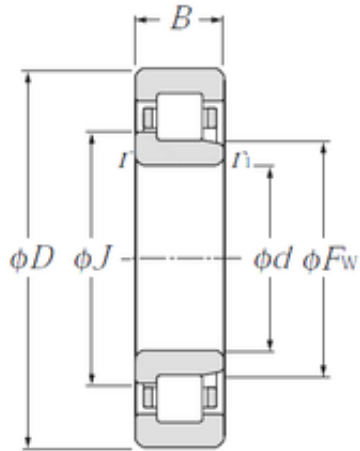

High Temperature BEARINGS CO., LTD

25 mm x 52 mm x 15 mm CYSD NJ205E
cylindrical roller bearings

Bearing No. NJ205E

Size	25x52x15 mm
Bore Diameter	25 mm
Outer Diameter	52 mm
Width	15 mm
d	25 mm
Fw	31,5 mm
D	52 mm
B	15 mm
C	15 mm
Weight	0,14 Kg
Basic dynamic load rating (C)	26,8 kN
Basic static load rating (C0)	27,5 kN
(Grease) Lubrication Speed	11000 r/min

NJ205E Bearing 2D drawings and 3D CAD models