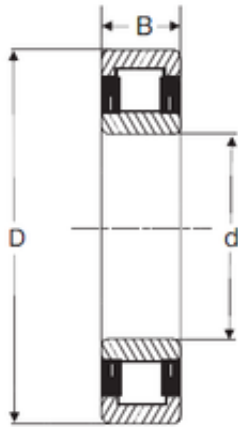

High Temperature BEARINGS CO., LTD

25 mm x 52 mm x 15 mm SIGMA NU 205
cylindrical roller bearings

Bearing No. NU 205

Size	25x52x15 mm
Bore Diameter	25 mm
Outer Diameter	52 mm
Width	15 mm
d	25 mm
D	52 mm
B	15 mm
C	15 mm

NU 205 Bearing 2D drawings and 3D CAD models