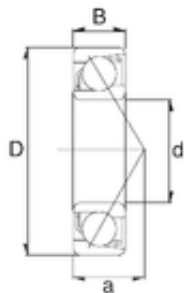

High Temperature BEARINGS CO., LTD

25 mm x 52 mm x 15 mm ZEN S7205B angular contact ball bearings

Bearing No. S7205B

Size	25x52x15 mm
Bore Diameter	25 mm
Outer Diameter	52 mm
Width	15 mm
d	25 mm
D	52 mm
B	15 mm
C	15 mm
Weight	0,12 Kg
Basic dynamic load rating (C)	16,4 kN
Basic static load rating (C0)	9,35 kN
(Grease) Lubrication Speed	11000 r/min

S7205B Bearing 2D drawings and 3D CAD models