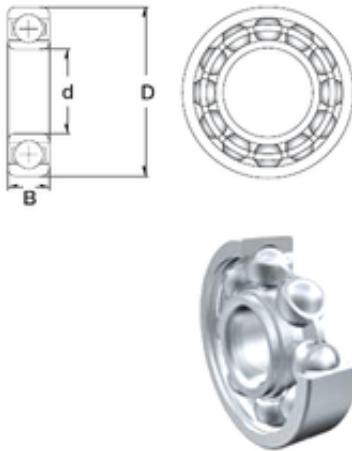

High Temperature BEARINGS CO., LTD

25 mm x 52 mm x 15 mm ZEN 6205 deep groove ball bearings

Bearing No. 6205

Size	25x52x15 mm
Bore Diameter	25 mm
Outer Diameter	52 mm
Width	15 mm
d	25 mm
D	52 mm
B	15 mm
C	15 mm
Weight	0,129 Kg
Basic dynamic load rating (C)	14 kN
Basic static load rating (C0)	7,85 kN

6205 Bearing 2D drawings and 3D CAD models