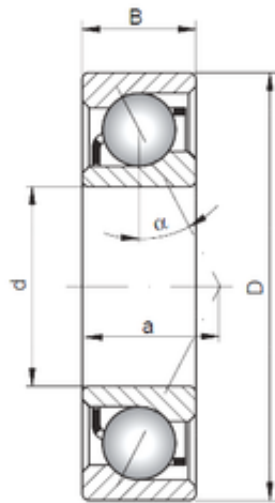

High Temperature BEARINGS CO., LTD

105 mm x 160 mm x 26 mm Loyal 7021 C
angular contact ball bearings

Bearing No. 7021 C

Size	105x160x26 mm
Bore Diameter	105 mm
Outer Diameter	160 mm
Width	26 mm
d	105 mm
D	160 mm
B	26 mm
C	26 mm
Angle ()	15 °
a	31 mm
Weight	2,16 Kg
Basic dynamic load rating (C)	87,8 kN
Basic static load rating (C0)	89,6 kN
(Grease) Lubrication Speed	6000 r/min

7021 C Bearing 2D drawings and 3D CAD models