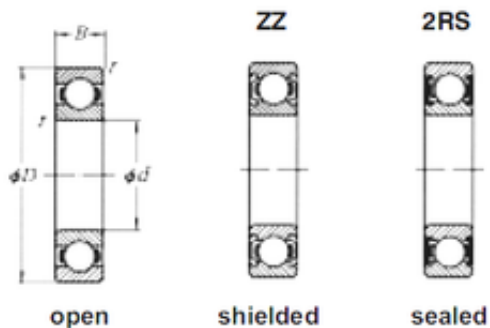

High Temperature BEARINGS CO., LTD

105 mm x 160 mm x 26 mm Loyal 6021-2RS
deep groove ball bearings

Bearing No. 6021-2RS

Size	105x160x26 mm
Bore Diameter	105 mm
Outer Diameter	160 mm
Width	26 mm
d	105 mm
D	160 mm
B	26 mm
C	26 mm

6021-2RS Bearing 2D drawings and 3D CAD models