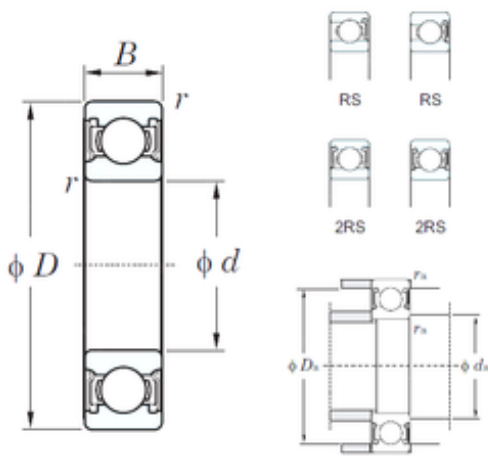

High Temperature BEARINGS CO., LTD

105 mm x 160 mm x 26 mm KOYO 6021-2RS
deep groove ball bearings

Bearing No. 6021-2RS

Size	105x160x26 mm
Bore Diameter	105 mm
Outer Diameter	160 mm
Width	26 mm
d	105 mm
D	160 mm
B	26 mm
C	26 mm
r min.	2 mm
da min.	114 mm
da max	119 mm
Da max.	151 mm
ra max.	2 mm
Weight	1,59 Kg
Basic dynamic load rating (C)	72,3 kN
Basic static load rating (C0)	65,8 kN
(Grease) Lubrication Speed	2300 r/min

6021-2RS Bearing 2D drawings and 3D CAD models